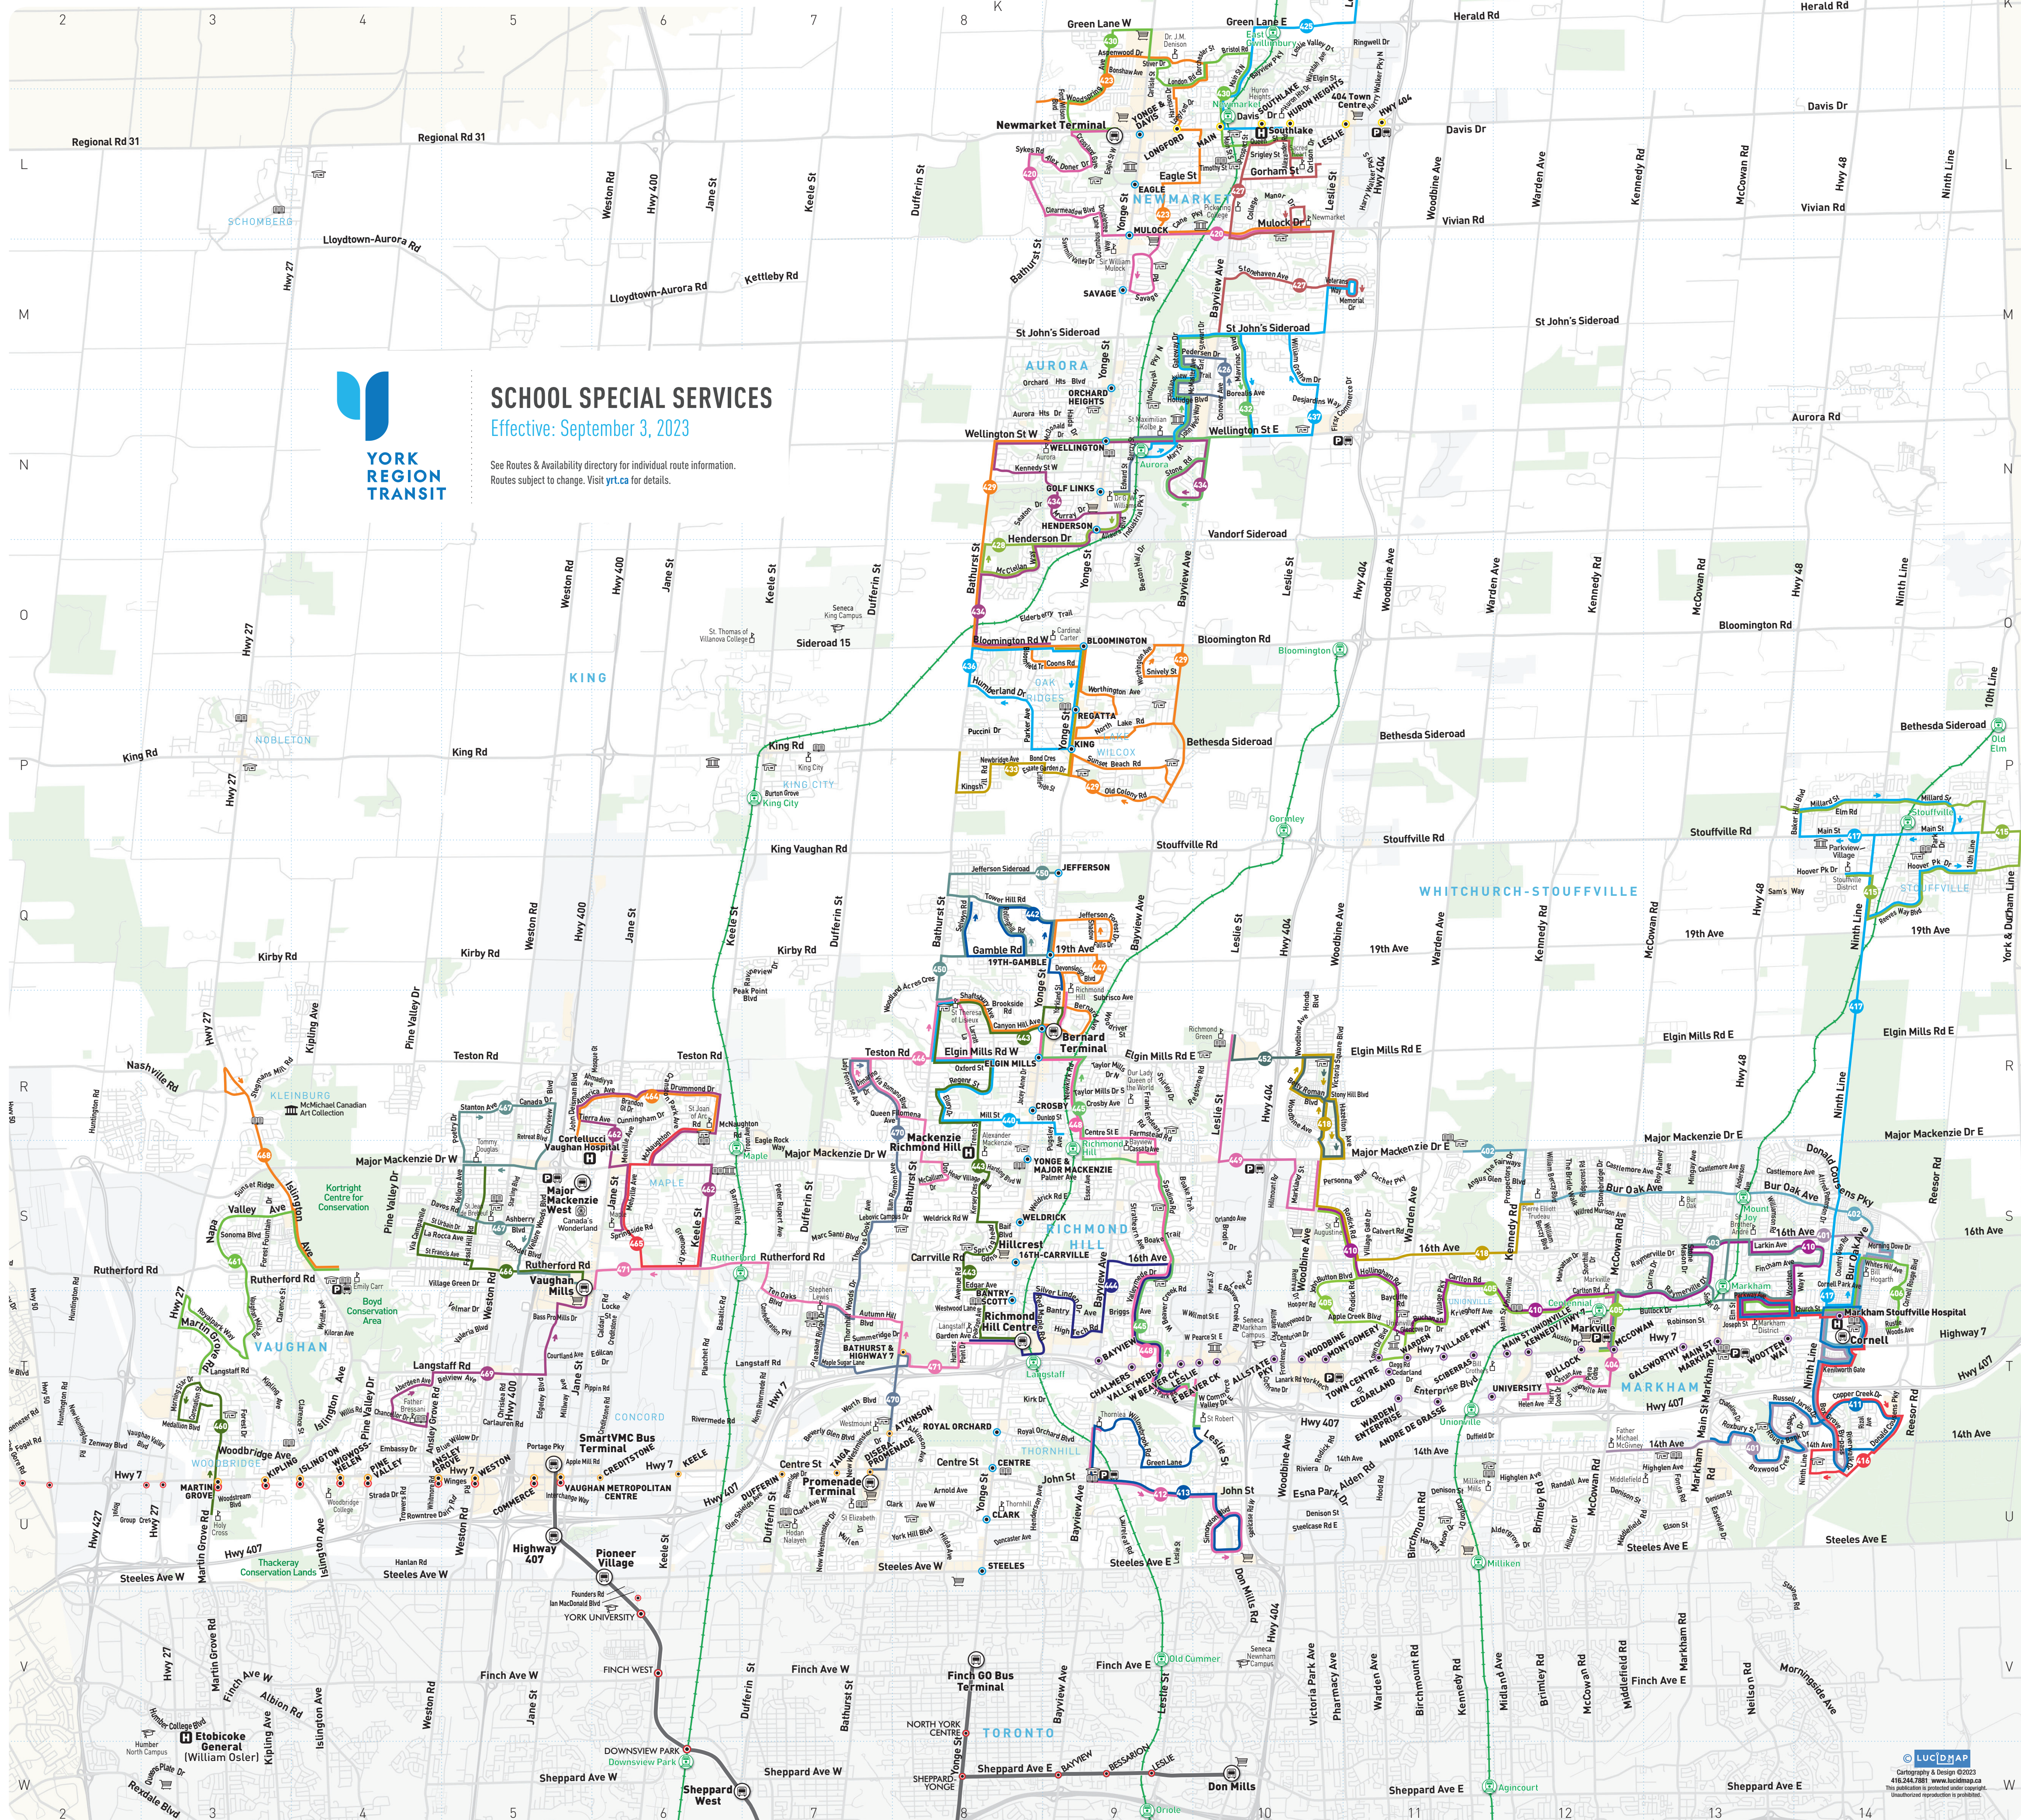

Legend

- YRT School Special Services
- Rush Hours Only¹
- TTC Station / Subway²
- GO Train Station
- Major Bus Terminal
- Viva Station
- Züm Station
- Direction of Travel
- Park & Ride
- Community Centre
- Shopping Centre
- Hospital
- Municipal Office
- Secondary School
- College/University
- Library
- Amusement Park
- Museum/Art Gallery

¹See Routes & Availability directory for individual route information.
²Rush hours are weekdays approx. 6 a.m. to 9 a.m. and 3 p.m. to 7 p.m.
³Extra fare required when transferring to/from YRT services.

Services & Availability

Number	Route Name	Morning	Afternoon
101	Brother André via Box Grove	•	•
102	Bur Oak/Pierre Elliott Trudeau	•	•
103	Brother André via Raymerville	•	•
104	Markville	•	•
105	St. Augustine	•	•
106	Markham District	•	•
107	Markham District via Carlton	•	•
108	Markham District via Box Grove	•	•
109	Thornlea	•	•
110	St. Robert	•	•
111	Stouffville District	•	•
112	Markham District via Riverwalk & Ninth	•	•
113	Bill Hogarth	•	•
114	Pierre Elliott Trudeau	•	•
115	Newmarket via Savage	•	•
116	Newmarket via Bristol	•	•
117	Keswick	•	•
118	Huron Heights via Holland Landing	•	•
119	Dr. G.W. Williams via Hollidge	•	•
120	Sacred Heart via Newmarket H.S.	•	•
121	Dr. G.W. Williams via Henderson	•	•
122	Cardinal Carter/Aurora	•	•
123	Keswick	•	•
124	Aurora	•	•
125	Cardinal Carter via Kingshill	•	•
126	Cardinal Carter via Wellington	•	•
127	Cardinal Carter via Parker	•	•
128	St. Maximilian Kolbe	•	•
129	St. Theresa via Mill	•	•
130	Richmond Hill via Valleymede	•	•
131	Richmond Hill via Hillmount	•	•
132	St. Theresa via Tower Hill	•	•
133	Richmond Green via Hazelton	•	•
134	Holy Cross	•	•
135	Emily Carr	•	•
136	Maple	•	•
137	St. Joan of Arc via America	•	•
138	St. Joan of Arc via Melville	•	•
139	Tommy Douglas	•	•
140	Tommy Douglas via St. Jean de Brebeuf	•	•
141	Emily Carr via Kleinburg	•	•
142	Father Bressan	•	•
143	Westmount Collegiate via Thornhill Woods	•	•
144	Stephen Lewis via Langstaff Secondary	•	•