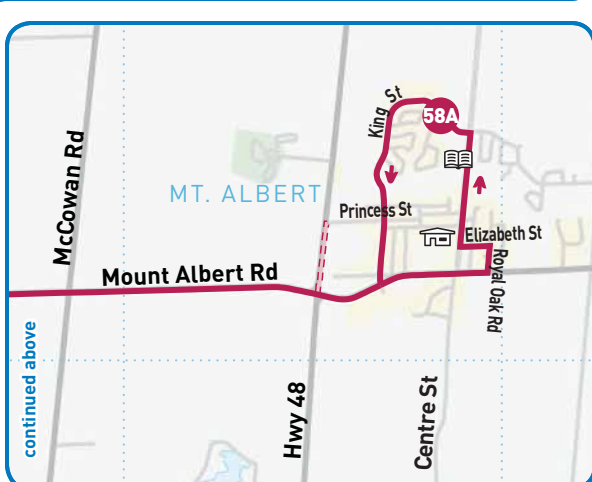

Refer to Keswick map for continuation.

Refer to inset map below for continuation.

September 2010 Edition

East Gwillimbury Route Map

See regional map for southern York region and complete legend.

No Rt 53 Sunday/Holiday service north of Davis Dr.

On Sunday Rt 53 becomes Rt 57A at Yonge & Mulock and vice versa. No Rt 53 or Rt 57A Sunday service south of Mulock Dr.

Refer to Newmarket map for continuation.

© mapmobility corp.
Cartography & Design © 2010
416.244.7881 www.mapmobility.com