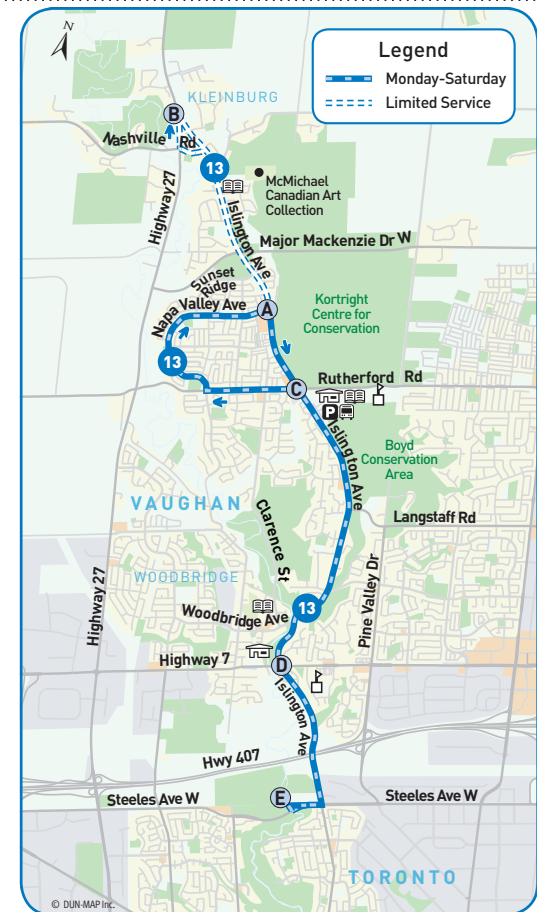

Bus Stop Number

Kleinburg Islington Ave. & Highway 27	Napa Valley Ave. & Islington Ave.	Islington Ave. & Rutherford Rd.	Islington Ave. & Highway 7	Steeles & Islington Loop
B	A	C	D	E
3361	3406 *4627	3373	3430	3441
Weekdays				
6:20		6:25	6:35	6:40
	*6:35	6:45	6:55	7:05
	7:15	7:25	7:35	7:45
7:35		7:45	7:55	8:05
8:00		8:10	8:20	8:30
8:45	8:20	8:30	8:40	8:50
		8:55	9:05	9:15
	9:25	9:30	9:40	9:45
	10:05	10:10	10:20	10:25
	10:45	10:50	11:00	11:05
	11:25	11:30	11:40	11:45
	12:05	12:10	12:20	12:25
	12:45	12:50	1:00	1:05
	1:25	1:30	1:40	1:45
	2:05	2:10	2:20	2:25
	2:45	2:50		
		3:00	3:10	3:15
3:15	3:00	3:05	3:15	3:20
		3:20	3:30	3:35
	3:45	3:55	4:05	4:15
	4:15	4:25	4:35	4:45
	4:45	4:55	5:05	5:15
	5:15	5:25	5:35	5:45
	5:45	5:55	6:05	6:15
	6:15	6:25	6:35	6:45
	6:45	6:55	7:05	7:15
	7:15	7:20		
7:35	8:10	7:39	7:46	7:50
	8:50	8:55	9:05	9:10
	9:30	9:35	9:45	9:50
10:10	10:15			
Saturday				
7:35	7:40	7:50	7:55	
8:20	8:25	8:35	8:40	
9:05	9:10	9:20	9:25	
9:50	9:55	10:05	10:10	
10:35	10:40	10:50	10:55	
and every 45 minutes until				
5:20	5:25	5:35	5:40	
6:00	6:05	6:15	6:20	
6:40	6:45	6:55	7:00	
and every hour until				
9:40	9:45	9:55	10:00	

notes

* This weekday southbound 6:35a.m. trip departs from the northwest corner of Napa Valley Ave. and Islington Ave., bus stop #4627, instead of bus stop #3406 at the southwest corner.

revised schedule

Monday-Saturday

Effective April 25, 2010

Select weekday evening schedule adjustments will be made. Weekday rush hour service will stay the same.

Map Legend

- ➔ Direction of Travel
- 🏠 Bus Terminal
- 🎓 College/University
- 🏥 Hospital
- 🏛️ Municipal Office
- 🎓 Secondary School
- Ⓐ Time Point
- 🚇 GO Station
- 🏠 Community Centre
- 📖 Library
- 🅇 Park & Ride
- 🛒 Shopping Centre