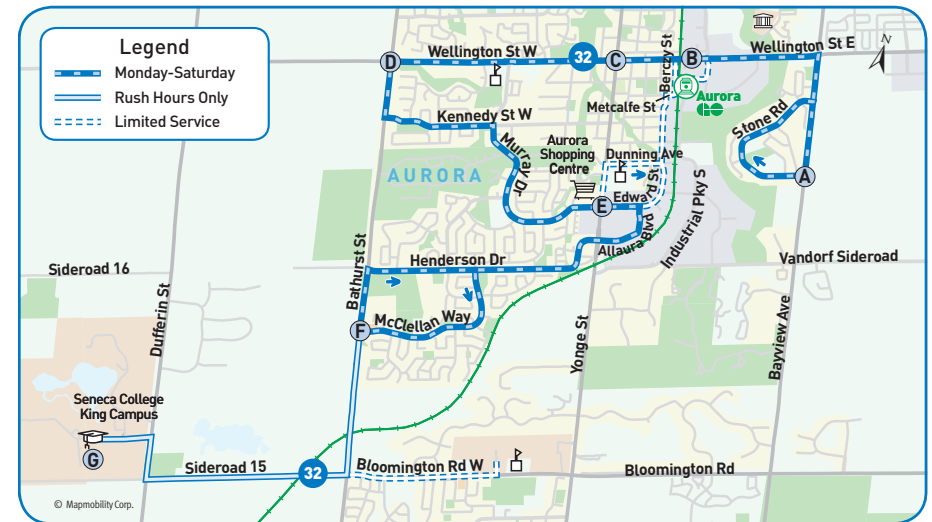

The 6:16 p.m. and 6:58 p.m. southbound weekday evening trips from Bayview Ave. and Stone Rd. will divert to meet GO Trains at Aurora GO Station.

Route 32 Dial-a-Ride

To address periods of low demand, Route 32 Dial-a-Ride will operate:

Regular YRT/Viva fares apply. The Dial-a-Ride van will issue YRT/Viva transfers.

revised route & schedule

Monday-Saturday

Effective September 5, 2010

To accommodate Cardinal Carter Catholic High School students from the Murray Dr. and McClellan Way area, one morning and one afternoon weekday trip will be modified to service the school:

- The 7:29 a.m. southbound trip from Bayview Ave. and Stone Rd. will now depart at 7:21 a.m., diverting to arrive at Cardinal Carter CHS at approx. 7:58 a.m.
- The 2:48 p.m. northbound trip from Bathurst St. and McClellan Way will now depart from Cardinal Carter CHS at 2:35 p.m., travelling north on McClellan Way (this trip only).

(Cont'd on back)

Map Legend

- ➔ Direction of Travel
- ⓐ Time Point
- 🏠 Bus Terminal
- 🎓 College/University
- 🏥 Hospital
- 🏛️ Municipal Office
- 🏪 Secondary School
- 🏠 Community Centre
- 📖 Library
- 🚗 Park & Ride
- 🛒 Shopping Centre