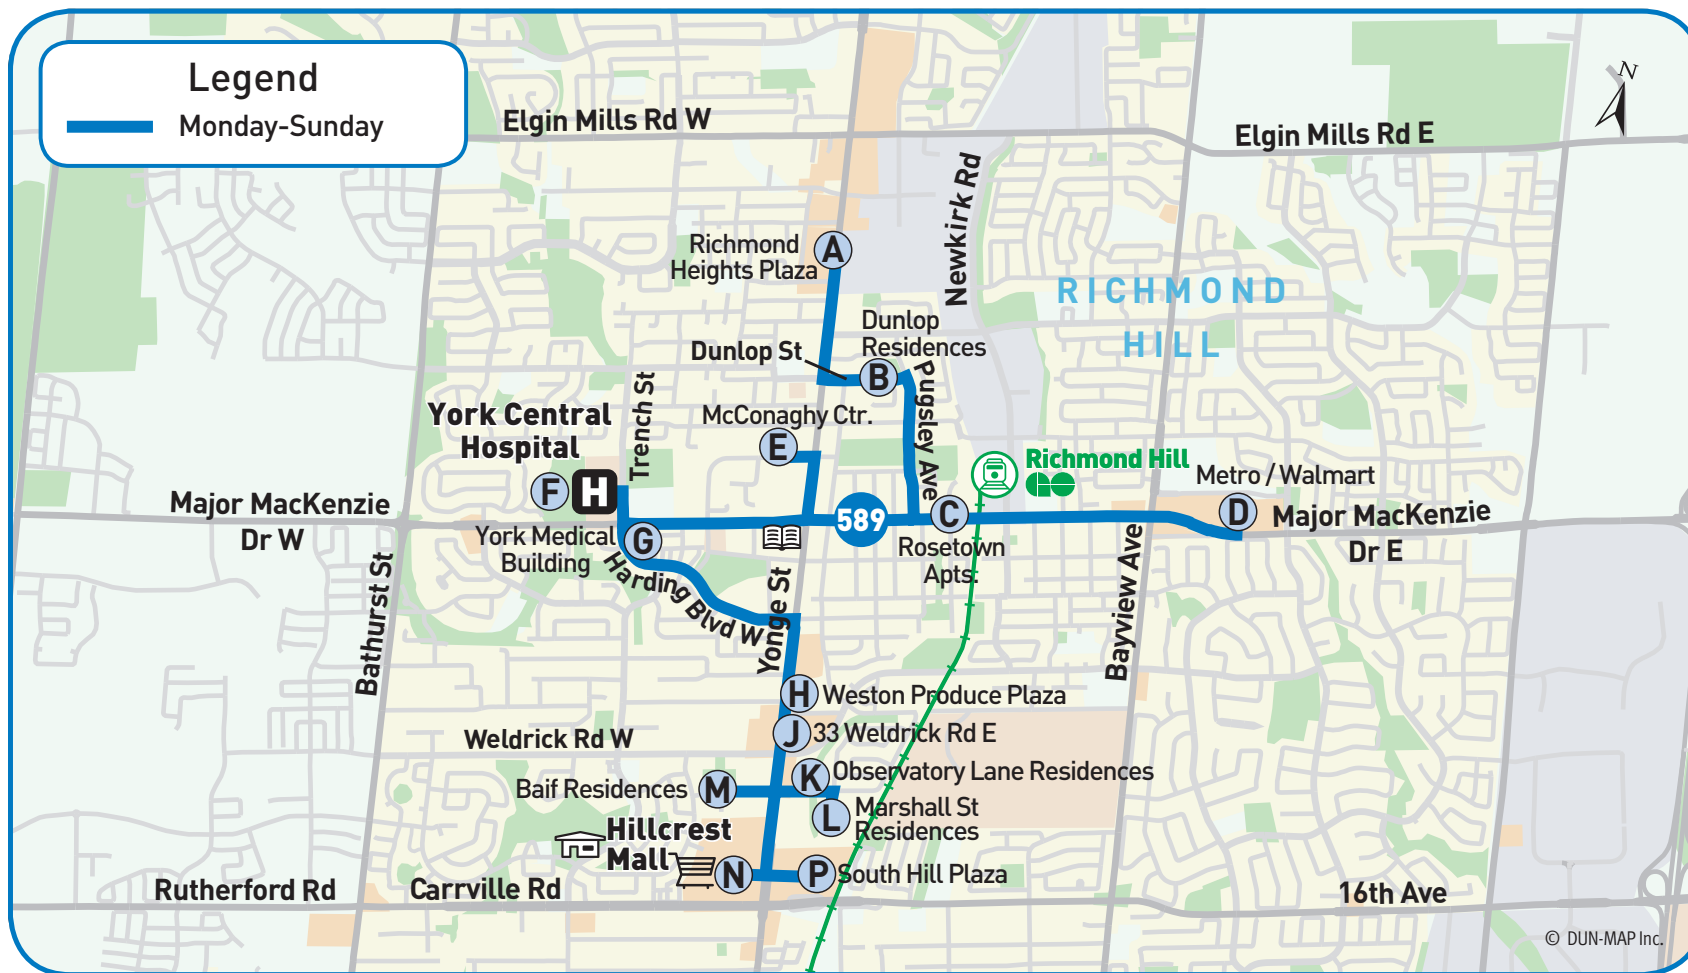

Map

Legend
— Monday-Sunday

Map Legend

Direction of Travel	Bus Terminal	College/University	Hospital	Municipal Office	Secondary School
Time Point	GO Station	Community Centre	Library	Park & Ride	Shopping Centre

Now it's easier to get to the following places:

- Richmond Heights Plaza (No Frills)
- Dunlop Residences
- Rosetown Apartments
- Walmart Plaza/Metro
- McConaghy Centre
- York Central Hospital
- 250 Harding Boulevard
- Weston Produce Plaza
- 33 Weldrick Road East
- Observatory Apartments
- Marshall St. Residences
- Baif Residences: 15, 20, 40, 50 and 70
- Hillcrest Mall
- South Hill Plaza

* Residents of 71, 76 and 78 Dunlop Street must wait for Route 589 service at the shelters located on Dunlop Street.

** Customers visiting the medical building at 250 Harding Blvd. will be dropped off and picked up at the southeast corner of Major Mackenzie & Harding Blvd.