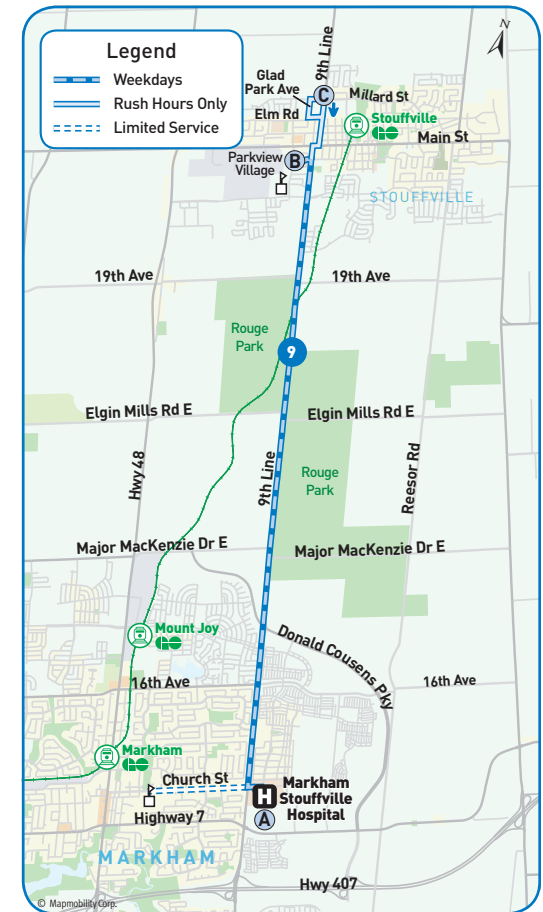

southbound

↓ Weekdays

Bus Stop Number	9 th Line & Millard St. 5681	Parkview Village (Stouffville) 4940	Markham Stouffville Hospital 1552	Church St. & Wooten Way 4723
	C	B	A	
	6:35		6:55	
	7:00		7:20	
	7:30	7:35	7:50	7:55
	8:50	8:55	9:10	
		9:15	9:30	
		9:45	10:00	
		+11:45	12:00	
	3:33	3:38	3:53	
	4:05	4:10	4:25	
	4:35	4:40	4:55	
	5:05	5:10	5:25	
	5:35	5:40	5:55	
	*6:00	6:05	6:20	
	6:30	6:35	6:50	
	+7:00	7:05	7:20	
	+7:30	7:35	7:50	
		+8:20	8:35	

notes

- + Trips connects with Route 15 - Stouffville Local (eastbound) at Parkview Village.
- * Trips connects with Route 15 - Stouffville Local (westbound) at Parkview Village.
- # Trip continues past 9th Line/Millard as Route 414 - Bill Crothers / Unionville High School Special (stay-in-seat transfer).

revised route & schedule

Weekdays

Effective September 5, 2010

In response to customer demand, the northbound 10 a.m. trip and the southbound 11:45 a.m. and 8:20 p.m. trips will be reinstated.

To improve the connection with Route 303 – Bur Oak Express, the 5:35 p.m. trip from Markham Stouffville Hospital will now depart five minutes later at 5:40 p.m.

The diversion to Markham District High School along Church St. will be reinstated for the new school year.

There will be minor schedule adjustments.

Map Legend

- Direction of Travel
- 🚌 Bus Terminal
- 🎓 College/University
- H Hospital
- 🏛 Municipal Office
- 🎒 Secondary School
- A Time Point
- 🚶 GO Station
- 🏠 Community Centre
- 📖 Library
- 🅑 Park & Ride
- 🛒 Shopping Centre