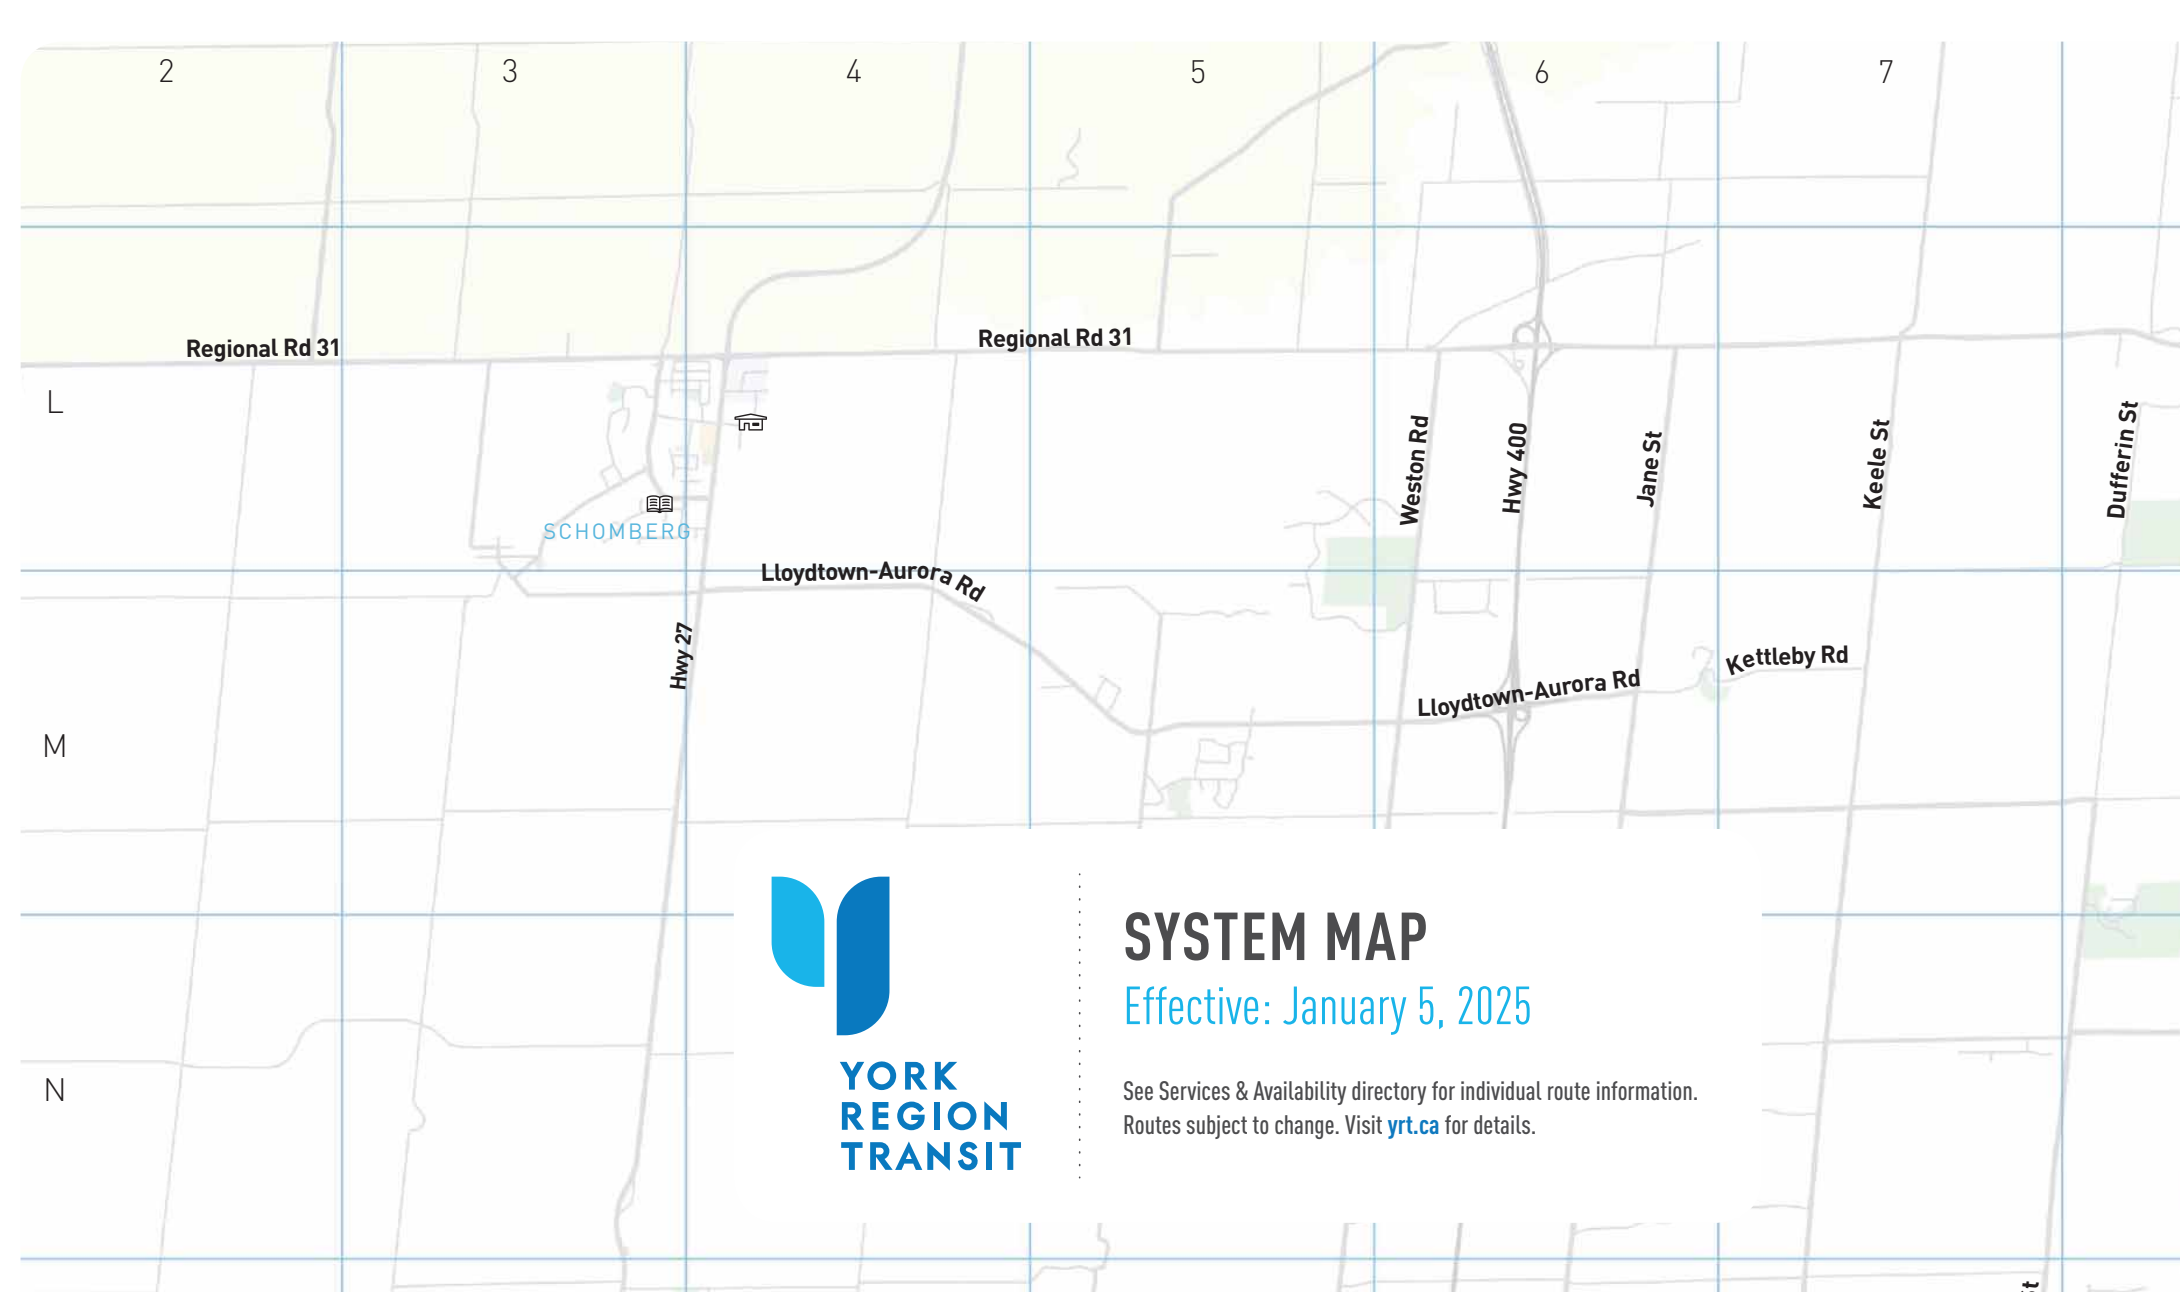

Legend

- Vivastation / Service
- Regular Service¹
- Weekdays Only
- Weekends Only
- Rush Hours Only²
- Limited Service
- Community Route
- TTC Route Serving York Region
- TTC Route Bordering York Region
- TTC Station / Subway
- GO Train Station
- Major Bus Terminal
- Park & Ride
- Community Centre
- Shopping Centre
- Hospital
- Municipal Office
- Secondary School
- College/University
- Direction of Travel
- Library
- Amusement Park
- Museum/Art Gallery

¹See Routes & Availability directory for individual route information
²Rush hours are weekdays approx. 6 a.m. to 9 a.m. and 3 p.m. to 7 p.m.

Terminals