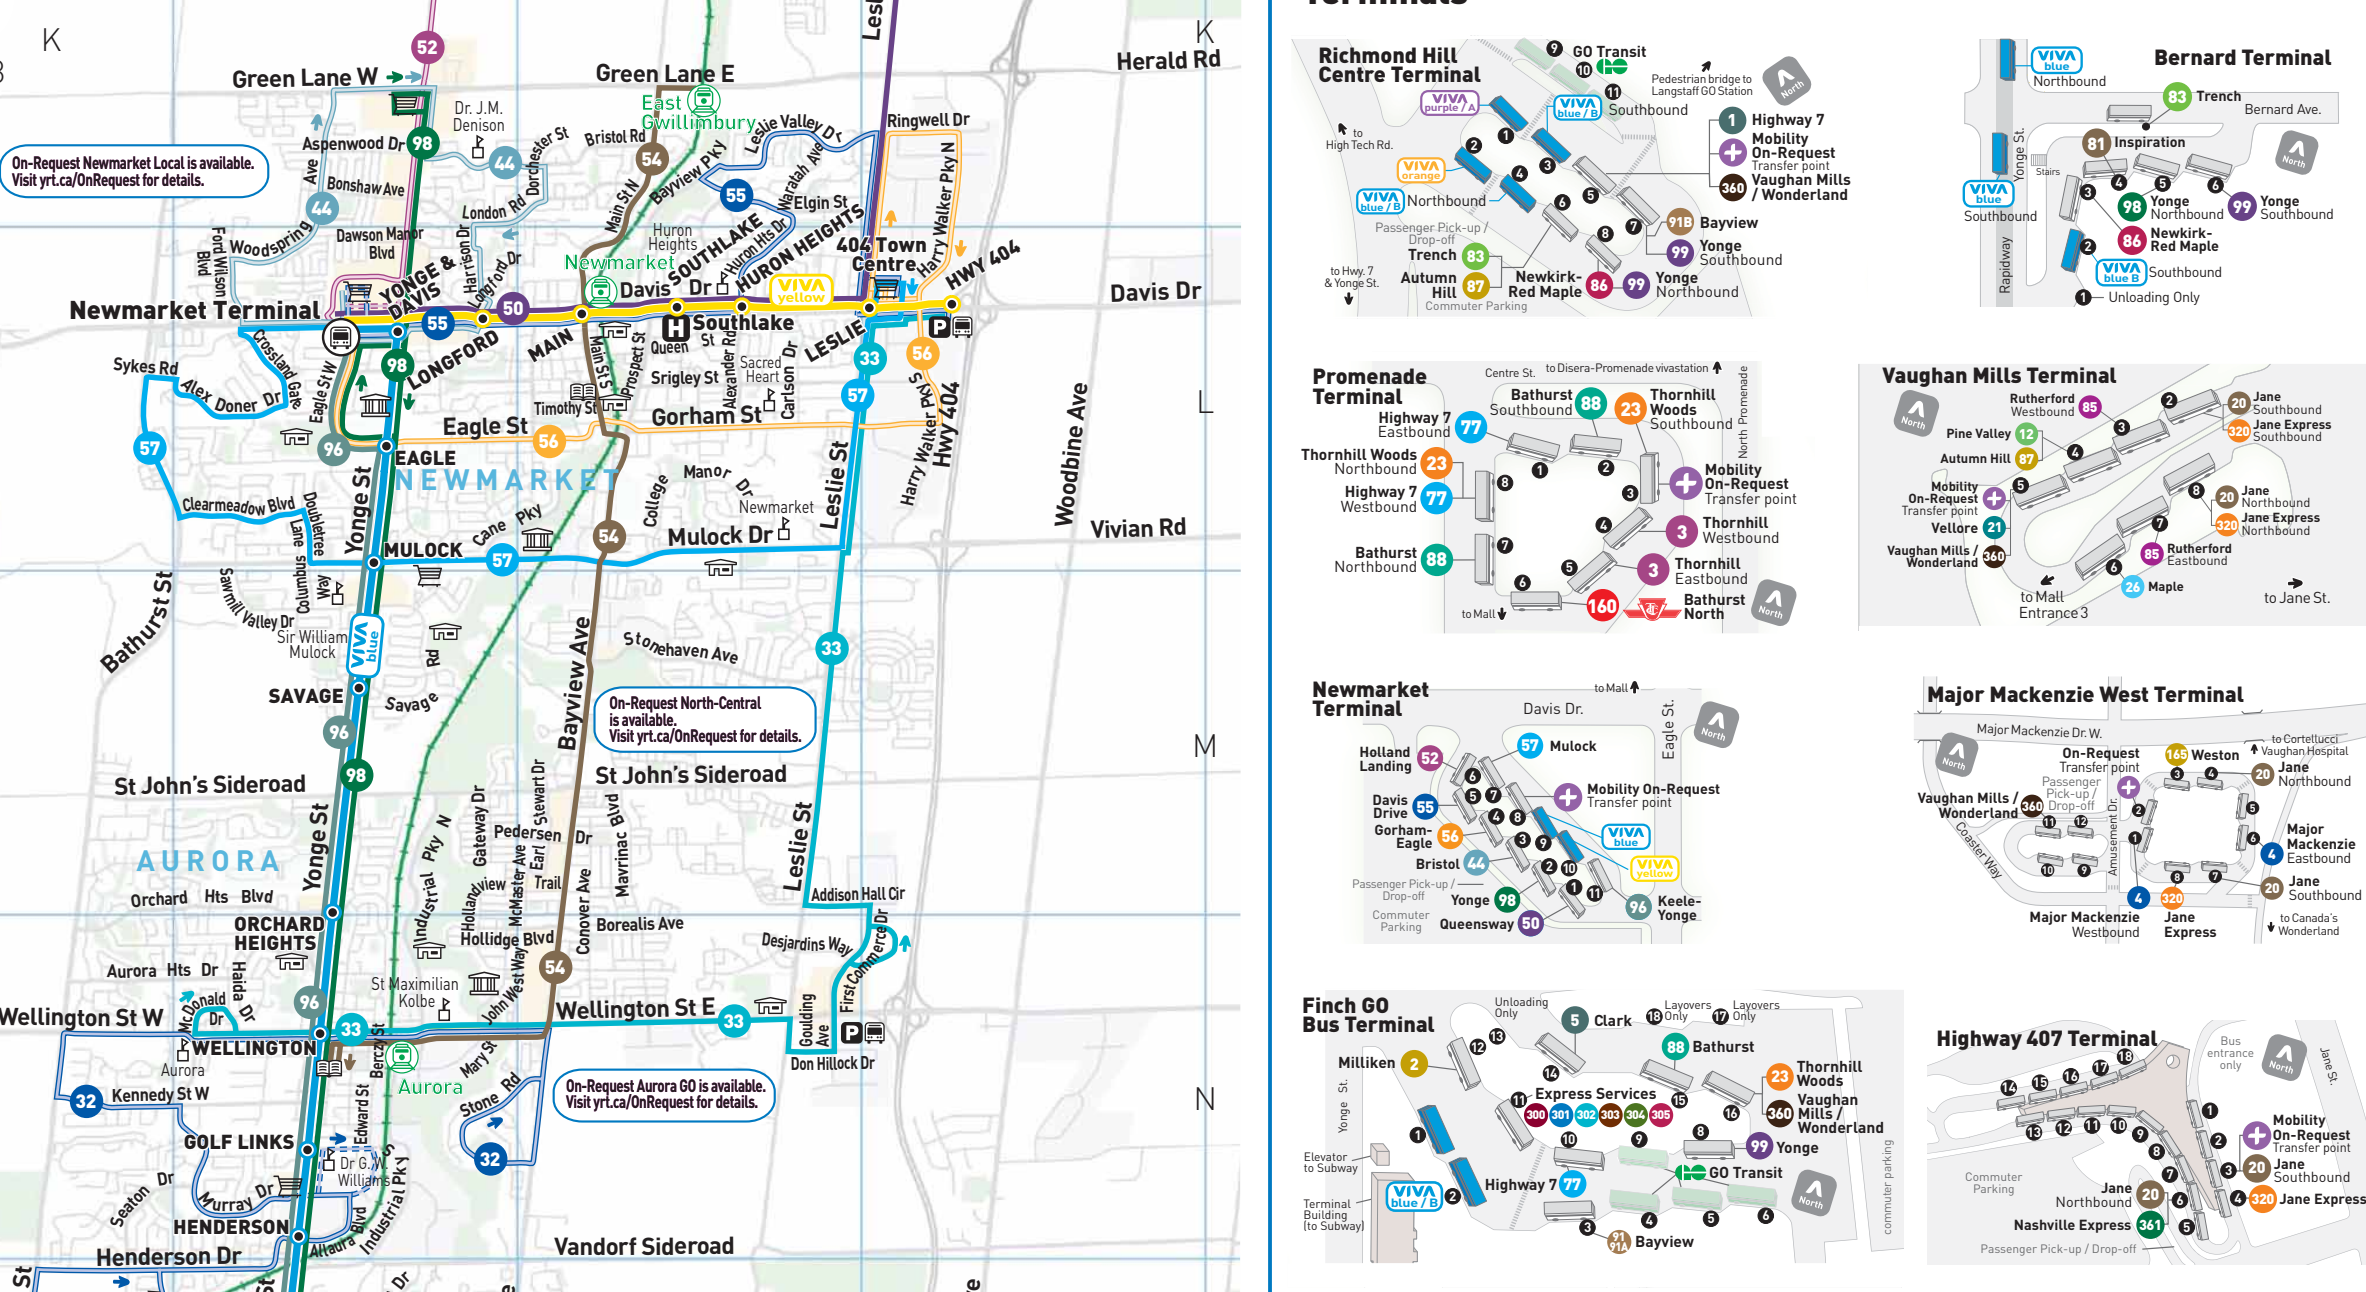

Legend

- Vivastation / Service
- Regular Service¹
- Weekdays Only
- Weekends Only
- Rush Hours Only²
- Limited Service
- Community Route
- TTC Route Serving York Region
- TTC Route Bordering York Region
- TTC Station / Subway
- GO Train Station
- Major Bus Terminal
- Park & Ride
- Community Centre
- Shopping Centre
- Hospital
- Municipal Office
- Secondary School
- College/University
- Direction of Travel
- Library
- Amusement Park
- Museum/Art Gallery

¹See Routes & Availability directory for individual route information
²Rush hours are weekdays approx. 6 a.m. to 9 a.m. and 3 p.m. to 7 p.m.

Terminals